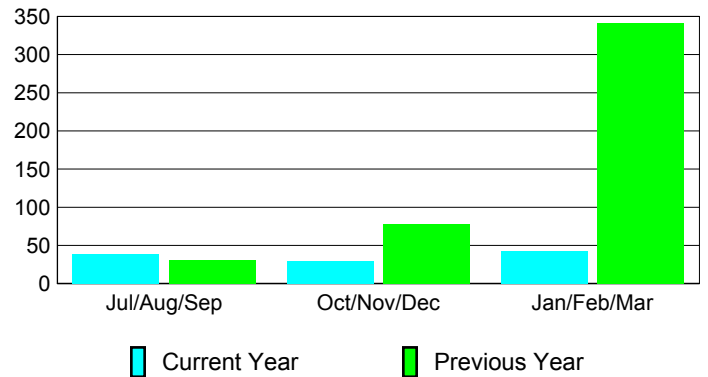

Club Results 2009-2010

Goal, New, Dropped, Gain/Loss

MEMBERSHIP

Membership Results
2009-2010

Membership
2008-2009

Month	Net Memb	Actual New	Actual Dropped	Gain/Loss of	Gain/Loss of
	Goal	Memb	Memb	Memb	Memb
Jul/Aug/Sep	35	63	-24	39	31
Oct/Nov/Dec	55	52	-23	29	78
Jan/Feb/Mar	65	66	-24	42	341
Totals	155	181	-71	110	450

Membership Results 2009-2010

Goal, New, Dropped, Gain/Loss

Comparison of Club Gain/Loss

Current Year Compared to the Previous Year

Comparison of Membership Gain/Loss

Current Year Compared to the Previous Year

YTD Status Quo Clubs 2009-2010

Status Quo Clubs Compared to Status Quo Members

Gender Comparison 2009-2010