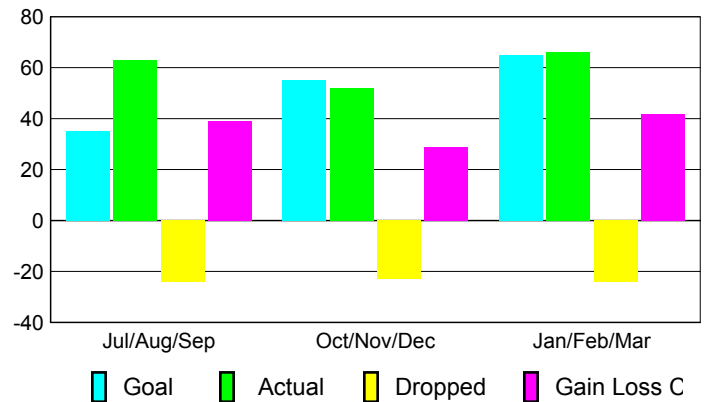

Club Results 2009-2010

Goal, New, Dropped, Gain/Loss

MEMBERSHIP

Membership Results
2009-2010

Membership
2008-2009

Month	Net Memb	Actual New	Actual Dropped	Gain/Loss of	Gain/Loss of
	Goal	Memb	Memb	Memb	Memb
Jul/Aug/Sep	35	63	-24	39	31
Oct/Nov/Dec	55	52	-23	29	78
Jan/Feb/Mar	65	66	-24	42	341
Totals	155	181	-71	110	450

Membership Results 2009-2010

Goal, New, Dropped, Gain/Loss

Comparison of Club Gain/Loss

Current Year Compared to the Previous Year

Comparison of Membership Gain/Loss

Current Year Compared to the Previous Year